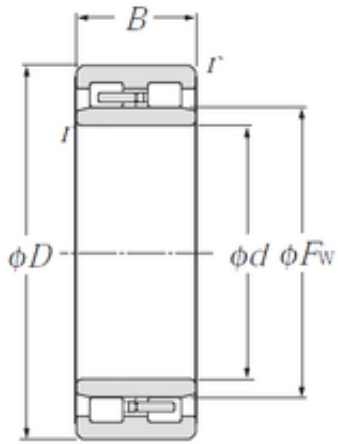

## NNU4922 NTN Tapered Roller Bearing

Bearing No. NNU4922

Size	110x150x40 mm
Bore Diameter	110 mm
Outer Diameter	150 mm
Width	40 mm
d	110 mm
Fw	123 mm
D	150 mm
B	40 mm
C	40 mm
r min.	1,1 mm
Weight	1,99 Kg
Basic dynamic load rating (C)	137 kN
Basic static load rating (C0)	284 kN
(Grease) Lubrication Speed	3 900 r/min